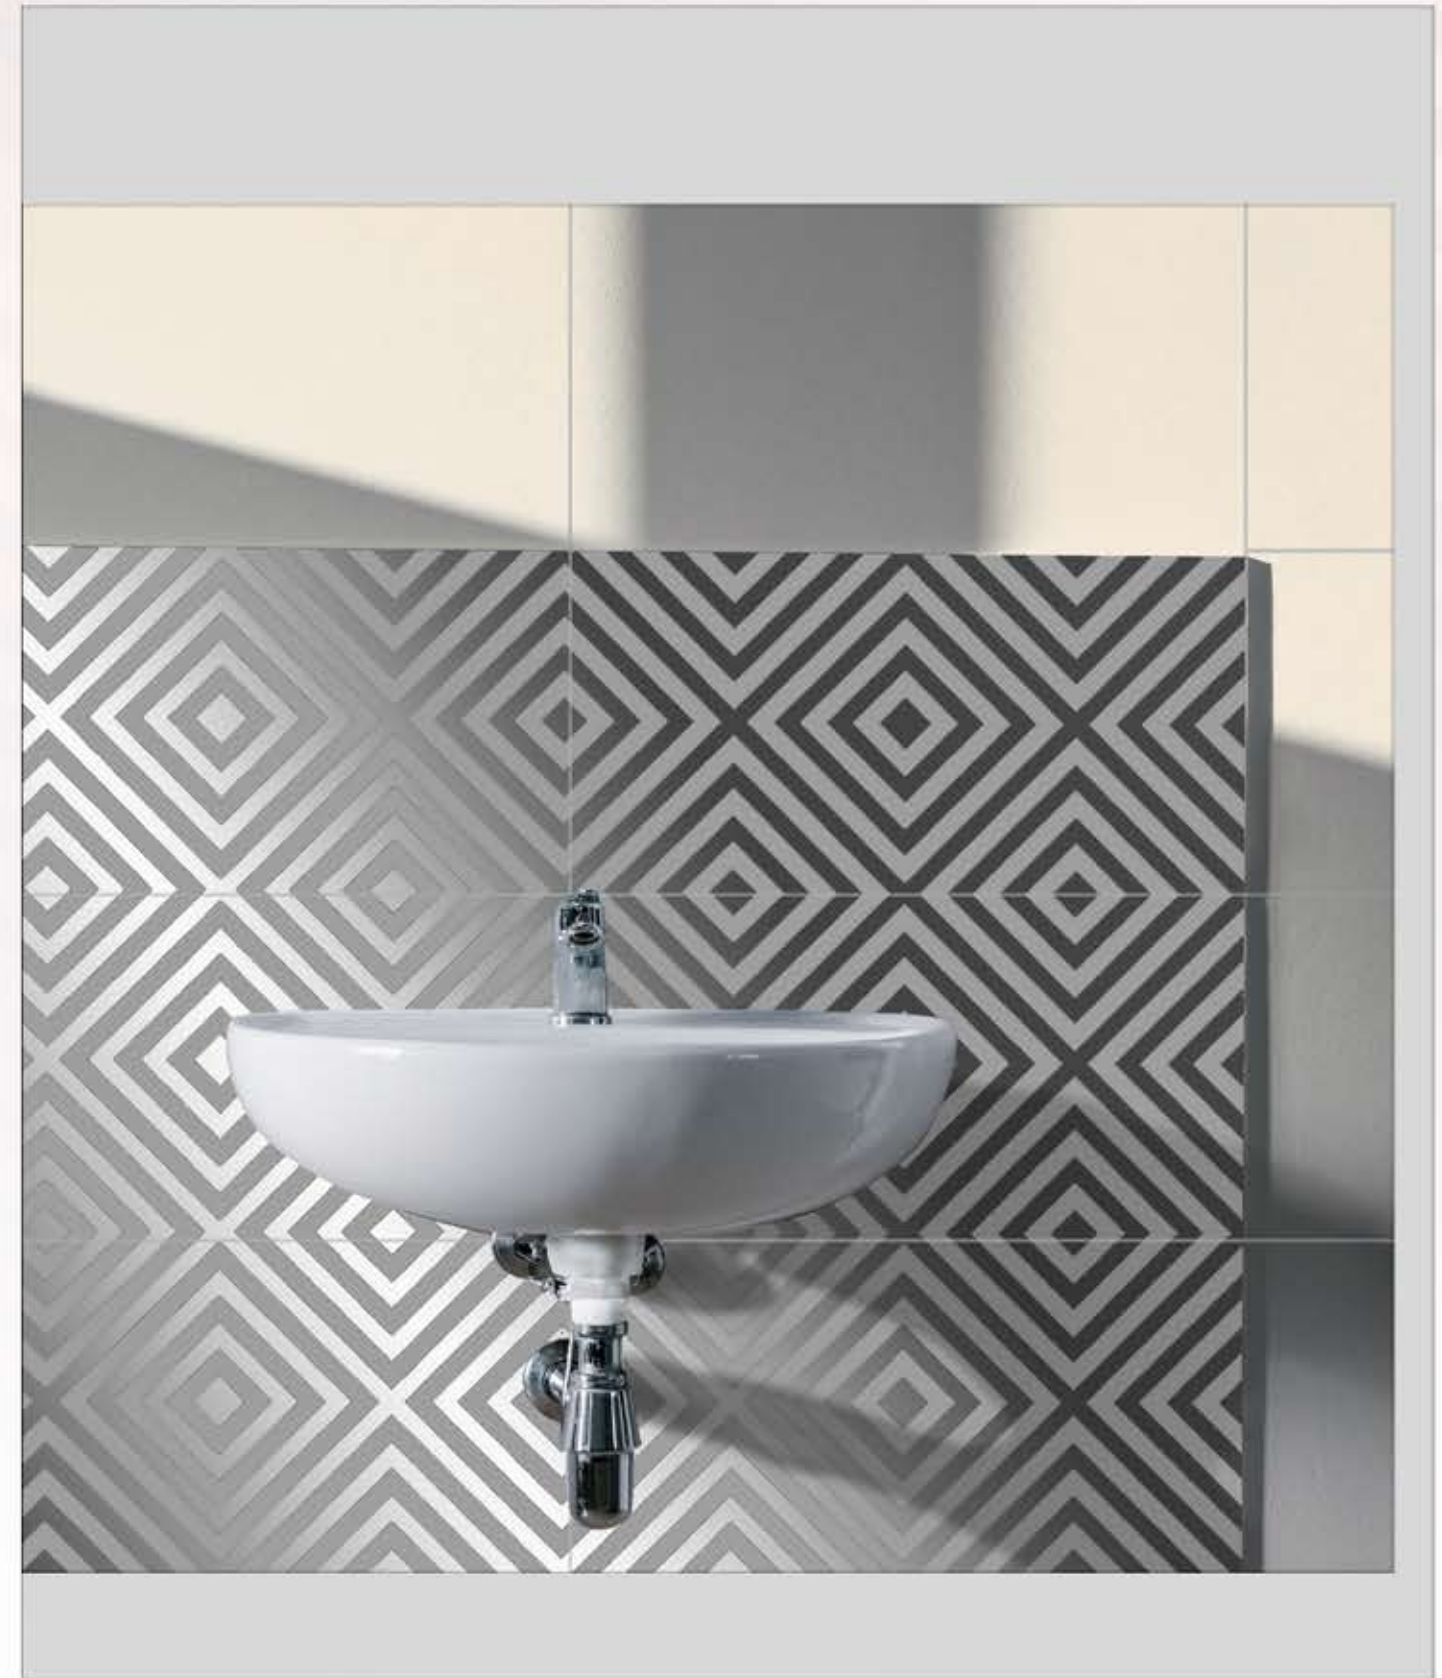

Spike Silver 30x60cm
P/3060-3

Spike Gold 30x60cm
P/3060-3

Spike Bronze 30x60cm
P/3060-4

Spike Violet 30x60cm
P/3060-4

Acabados disponibles:
Available finishes:

Base Pearl pulido 30x60cm
P /3060-0

Base Pearl Natural 30x60cm
P /3060-0