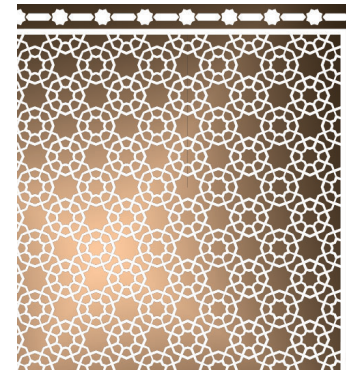

The background features a dark, almost black, field. In the upper left, there are several tropical leaves in shades of gold and yellow, including a large monstera leaf and a palm frond. A gold-colored frame with a beveled edge is centered on the page. The text 'ROCID' and 'METALLIC TILES' is centered within this frame. In the bottom left, there is a gold-colored decorative element with a repeating geometric pattern. In the bottom right, there is a gold-colored ornate scrollwork design.

*Inspiración en los ornamentos
clásicos y a los alicatados árabes*

...

PACHWORK

120X250

Pachwork Fire 120X250 cm

Pachwork Nero 120X250 cm

MEZQUITA

60X60

Mezquita Angulo Bronze
60X60 cm

Mezquita Cenefa Bronze
60X60 cm

Mezquita Cuadro Bronze
60X60 cm

ALAMBRA

60X120
120X120
120X260

Alambra Gold 120x260 cm

Alambra Gold 120x120 cm

Alambra Gold 60x120 cm

SIMBOLOGIA

SYMBOLOLOGY

Podemos realizar cualquier idea de diseño que tenga el cliente en azulejos de tamaño desde 10x10 hasta 60x120 cm.

We can carry out any design idea that the customer has in tiles ranging from 10x10 up to 60x120cm