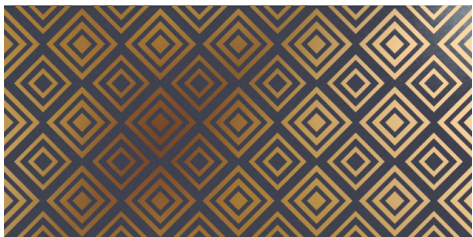

Art Rombos 60X120 cm