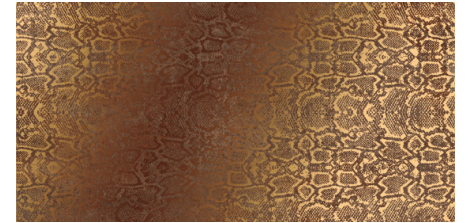

The background features a dark, almost black, field. In the upper left, there are several tropical leaves in shades of gold and yellow, including a large monstera leaf and a palm frond. A gold-colored frame with a beveled edge is centered on the page. The text 'ROCID' and 'METALLIC TILES' is centered within this frame. In the bottom left, there is a gold-colored decorative element with a repeating geometric pattern. In the bottom right, there is a gold-colored ornate scrollwork design.

ROCID
METALLIC TILES

2023

Selva Tropical

...

*El maximalismo
es el arte de 'más es más'*

...

Exotic Cocodrile Gold
60X120 cm

Exotic Cocodrile Bronze
60X120 cm

EXOTIC LEATHER

60X120

Exotic Pyton Gold
60X120 cm

SAVANA

60X120

Savana Medio Full
60X120 cm

Savana Completo
Full 60X120 cm

Savana Tiger
Full 60X120 cm