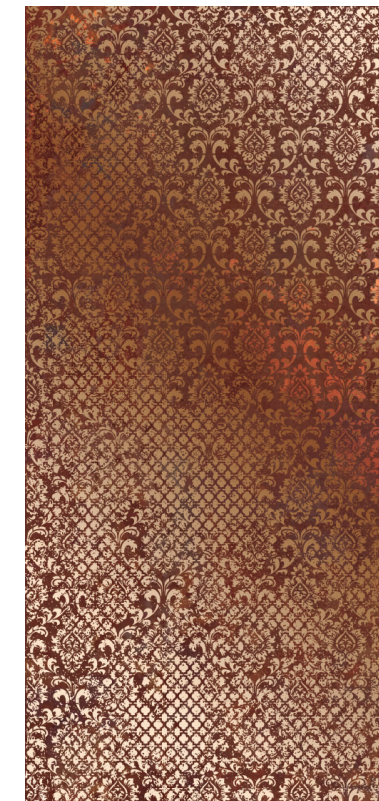

The background features a dark, almost black, field. In the upper left, there are several tropical leaves in shades of gold and yellow, including a large monstera leaf and a palm frond. A gold-colored frame with a beveled edge is centered on the page. The text 'ROCID' and 'METALLIC TILES' is centered within this frame. In the bottom left, there is a gold-colored decorative element with a repeating geometric pattern. In the bottom right, there is a gold-colored ornate scrollwork design.

*Inspiración en los ornamentos
clásicos y a los alicatados árabes*

...

PACHWORK

120X250

Pachwork Fire 120X250 cm

Pachwork Nero 120X250 cm

MEZQUITA

60X60

Mezquita Angulo Bronze
60X60 cm

Mezquita Cenefa Bronze
60X60 cm

Mezquita Cuadro Bronze
60X60 cm

ALAMBRA

60X120
120X120
120X260

Alambra Gold 120x260 cm

Alambra Gold 120x120 cm

Alambra Gold 60x120 cm