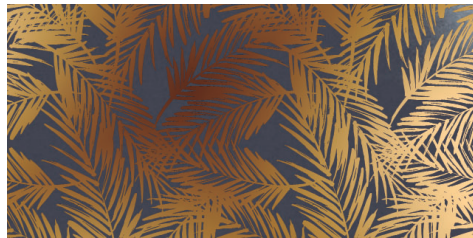

COORDINADO ART DECO

60X120

Art Palm 60X120 cm