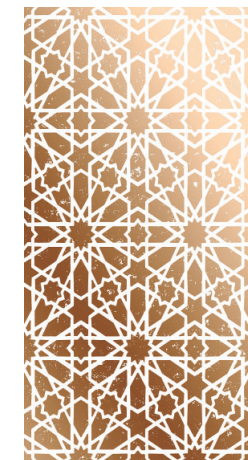

The background features a dark, almost black, field. In the upper left, there are several tropical leaves in shades of gold and yellow, including a large monstera leaf and a palm frond. A gold-colored frame with a beveled edge is centered on the page. The text 'ROCID' and 'METALLIC TILES' is centered within this frame. In the bottom left, there is a gold-colored decorative element with a repeating geometric pattern. In the bottom right, there is a gold-colored ornate scrollwork design.

Mezquita Angulo Bronze
60X60 cm

Mezquita Cenefa Bronze
60X60 cm

Mezquita Cuadro Bronze
60X60 cm

ALAMBRA

60X120
120X120
120X260

Alambra Gold 120x260 cm

Alambra Gold 120x120 cm

Alambra Gold 60x120 cm

SIMBOLOGIA

SYMBOLOLOGY

Podemos realizar cualquier idea de diseño que tenga el cliente en azulejos de tamaño desde 10x10 hasta 60x120 cm.

We can carry out any design idea that the customer has in tiles ranging from 10x10 up to 60x120cm