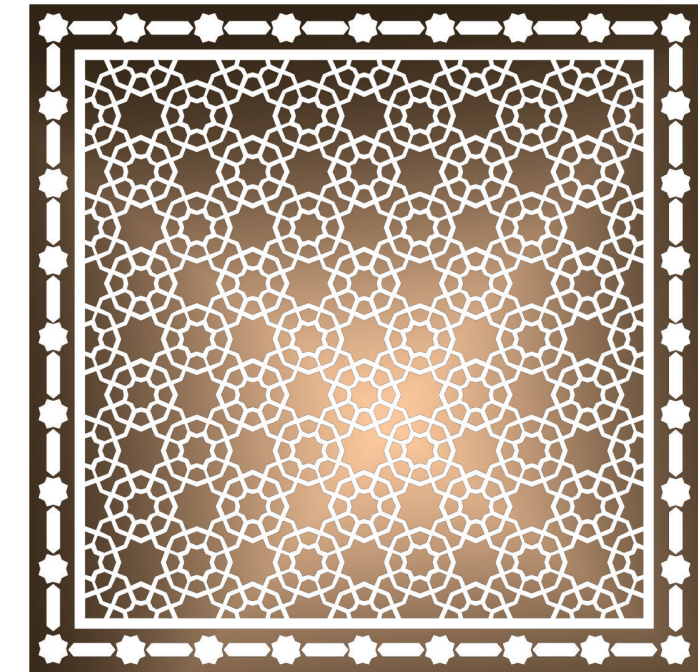

The background features a dark, almost black, field. In the upper left, there are several tropical leaves in shades of gold and yellow, including a large monstera leaf and a palm frond. A gold-colored frame with a beveled edge is centered on the page. The text 'ROCID' and 'METALLIC TILES' is centered within this frame. In the bottom left, there is a gold-colored decorative element with a repeating geometric pattern. In the bottom right, there is a gold-colored ornate scrollwork design.

*Inspiración en los ornamentos
clásicos y a los alicatados árabes*

...

PACHWORK

120X250

Pachwork Fire 120X250 cm

Pachwork Nero 120X250 cm

MEZQUITA

60X60

Mezquita Angulo Bronze
60X60 cm

Mezquita Cenefa Bronze
60X60 cm

Mezquita Cuadro Bronze
60X60 cm

ALAMBRA

60X120
120X120
120X260

Alambra Gold 120x260 cm

Alambra Gold 120x120 cm

Alambra Gold 60x120 cm