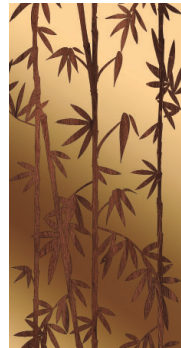

The background features a dark, almost black, field. In the upper left, there are several tropical leaves in shades of gold and yellow, including a large monstera leaf and a palm frond. A gold-colored frame with a beveled edge is centered on the page. The text 'ROCID' and 'METALLIC TILES' is centered within this frame. In the bottom left, there is a gold-colored decorative element with a repeating geometric pattern. In the bottom right, there is a gold-colored ornate scrollwork design.

EXOTIC LEATHER

60X120

Exotic Pyton Gold
60X120 cm

SAVANA

60X120

Savana Medio Full
60X120 cm

Savana Completo
Full 60X120 cm

Savana Tiger
Full 60X120 cm