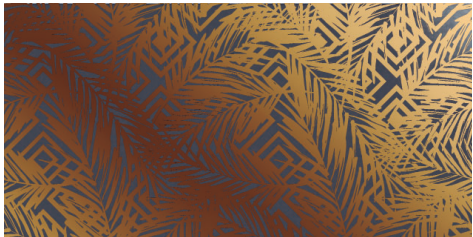

Art Mix 60X120 cm