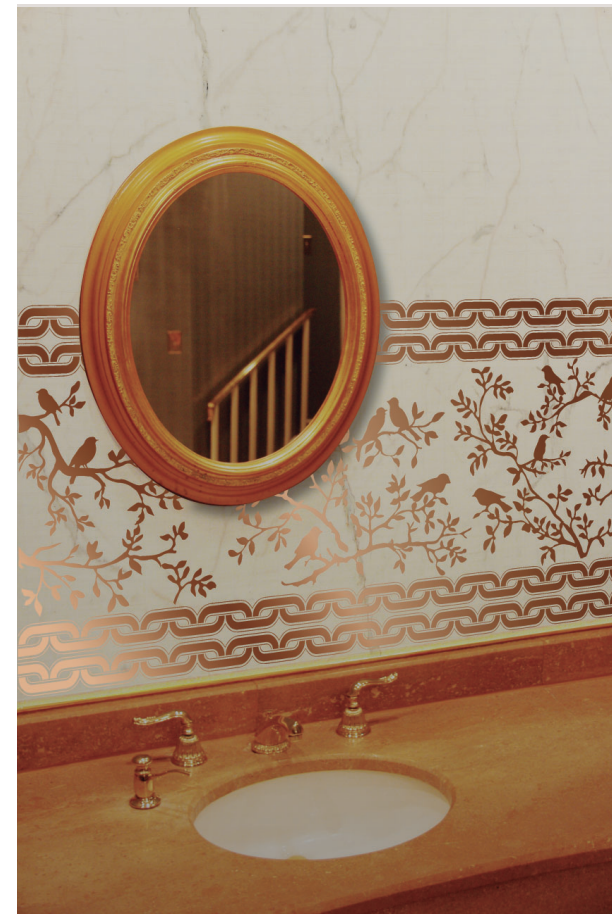

Birds Topacio
120X250 cm